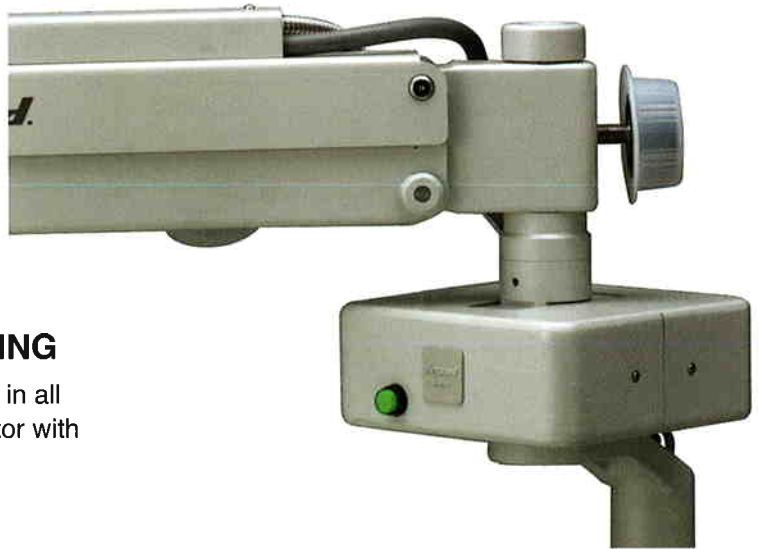

Inami & Co., Ltd.

OPERATION MICROSCOPES

GENERAL OPERATION MICROSCOPES

X-Y TRANSLATOR WITH RE-CENTERING

Horizontal fine adjustment of the microscope 45mm in all direction is possible with the motorized X-Y Translator with automatic re-centering.

ONE TOUCH BULB CHANGING SYSTEM

Our new one touch bulb replacement system permits the change of the bulbs without any inconvenient by sliding the fiber cable port to the other side easily.

AUTOMATIC ZOOM SYSTEM RATIO 1:6

According to the demands of the surgeon, we have finally developed an automatic zoom system. From 5X to 30X we supply a focused clear sharp image same as other operation microscopes.

FULL-FUNCTION FOOT SWITCH

Special designed Full-function footswitch allows the surgeon without hands over almost all functions, zoom magnifications, X-Y translator device, illumination switch etc.

**L-0980A
AUTOMATIC ZOOM OPERATION
MICROSCOPE WITH X-Y DEVICE**